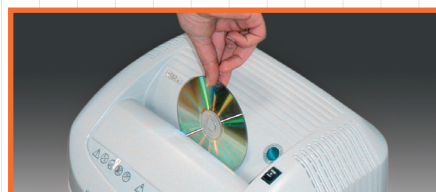

ECO-FRIENDLY: do not require plastic bags

FRONT WINDOW to check the shreds level

SHRED UP TO 19 SHEETS OF PAPER AT A TIME by inserting them into the wide and convenient throat

SHRED CDs, DVDs AND CREDIT CARDS by inserting them into the wide and convenient throat