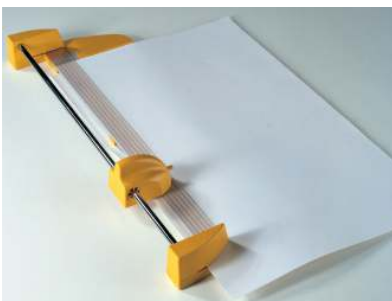

## Poster size Desk-top Light duty Trimmer

### KOBRA 1300-R

Cutting width (in.):	52
Cutting thickness:	0,8 mm, approx. 8 sheets
Paper press:	automatic
Hand protection guard:	yes
Dimensions (in.) :	60x19x4
Weight (lbs.):	17

Poster size desk-top rotary trimmer. Can cut plotter and large size paper. A special side opening allows cutting paper sizes larger than the rated cutting. A convenient built-in housing can accommodate paper rolls for easy cutting operations of large sizes of continuous paper. Equipped with a special sharpened carbon steel blade unaffected by the wearing action of the materials to cut for long-lasting cutting operations with the same cutting precision through the years. Can be delivered with its dedicated stand.

- Transparent and automatic paper press
- Side bars for easy alignment of material to cut
- Solid steel base with screen printed photographic and paper sizes in mm. and inches
- Special side openings to cut paper sizes larger than the rated cutting width
- Built-in housing can accommodate paper rolls
- Sharpened carbon steel blade, easily replaced by the push-button mechanism
- High quality materials according to ISO 9000 Standards
- Built in accordance to the Safety Standards BS 5498 (British Standards)
- Trade Agreement Act (TAA) Compliant
- Accessories: steel blade, Stand code

Special **side opening** to cut paper sizes larger than the rated cutting width

Convenient **built-in paper rolls housing** for easy cutting operations of large sizes of continuous paper

Can be delivered with its dedicated stand (option)