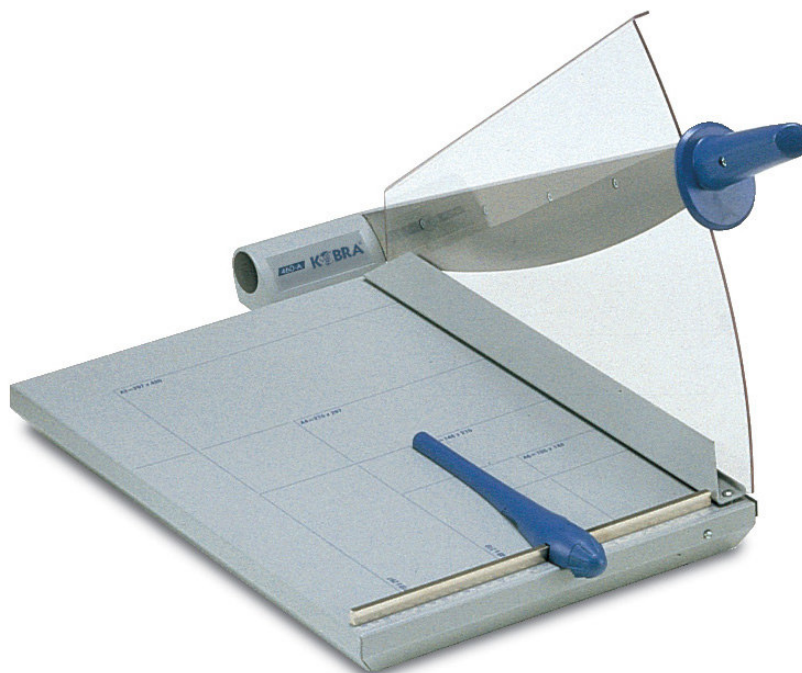

Automatic Guillotine

Manufacturer: ELCOMAN S.R.L.
Brand: KOBRA
Model: KOBRA 360-A
Article code: A-1011

KOBRA 360-A

Cutting width: 360 mm
Cutting capacity (A4/70 gr. paper): 25/30
Paper press: automatic
Dimensions (WxD): 30x40
Weight: 5,5 Kg.

High performances desk-top guillotine with automatic paper press. Equipped with the innovative **"SUPER CUT"** system featuring special carbon hardened steel blades and counter-blades unaffected by the wearing action of the materials to cut, for long-lasting cutting operations with the same cutting precision through the years.

- Innovative automatic and progressive paper press
- Special transparent Lexan built-in hand safety guard
- Adjustable back gauge
- Carbon hardened steel precision blade and counter blade
- Solid steel base with screen printed paper sizes in mm. and inches
- High quality materials according to ISO 9000 Standards
- Built in accordance to the Safety Standards BS 5498 (British Standards)
- Accessories: upper steel blade code AA-3003, counter blade code n. AA-3001
- Manufacturer: Elcoman – Via Gorizia n° 9, 20030 Bovisio Masciago, (Milan) - Italy
- Packaging: 1 unit per box
- EAN Barcode 8 026064 110112