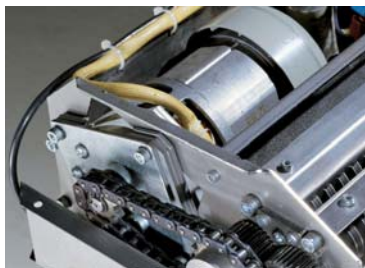

EDP and office "Energy Smart" shredder

Manufacturer: ELCOMAN S.R.L.
Brand: KOBRA
Model: KOBRA 385 C2 E/S
Article code: 99.571 E/S

KOBRA 385 C2

Throat width:	385 mm.
Shred size:	1,9x15 mm. cross cut
Sheet capacity (A4/70 gr. paper):	9/11
Security Level DIN 32757:	4
"ENERGY SMART" management system	yes
Speed:	0,1 m./sec.
Noise level (idle/shredding):	58/61 dba
Credit cards:	yes
Voltage:	230 V.
Power:	460 Watt
Dimensions (WxDxH):	58x35x85 cm.
Weight:	35 Kg.

Office cross cut shredder designed to shred EDP printouts. Equipped with "ENERGY SMART" system with optical illuminated indicators for **zero power consumption in Stand-by mode** and **environmental protection**.

- **24 hours continuous duty motor**
- Heavy duty chain drive with steel gears "**SUPER POTENTIAL POWER UNIT**"
- Automatic Start/Stop through electronic eyes
- Automatic Stop with light signal for full bag and open door
- Cutting head takes staples and paper clips
- 130 liters cabinet
- Mounted on casters
- Motor thermal protection
- Accessories: computer form top shelf code 99.005, plastic waste bags (100 pcs.) code 99.206
- Certification marks: CB – CSA - CE
- Manufacturer: Elcoman – Via Gorizia n° 9, 20030 Bovisio Masciago, (Milan) – Italy
- Packaging: 1 unit per box
- EAN Barcode 8 026064 995719

Sturdy heavy duty chain drive with steel gears

Front door for easy emptying of collecting bag