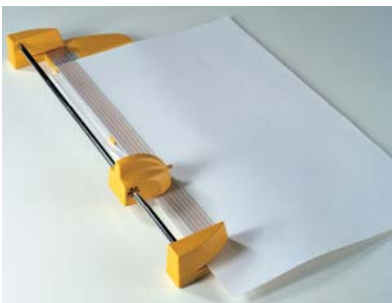

A0 Desk-top Rotary Trimmer

Manufacturer: ELCOMAN S.R.L.
Brand: KOBRA
Model: KOBRA 1300-R
Article code: D-1031

A0 desk-top rotary trimmer. Can cut plotter and large size paper. A special side opening allows cutting paper sizes larger than the rated cutting. A convenient built-in housing can accommodate paper rolls for easy cutting operations of large sizes of continuous paper. Equipped with a special sharpened carbon steel blade unaffected by the wearing action of the materials to cut for long-lasting cutting operations with the same cutting precision through the years. Can be delivered with its dedicated stand.

- Transparent and automatic paper press
- Side bars for easy alignment of material to cut
- Solid steel base with screen printed photographic and paper sizes in mm. and inches
- Special side openings to cut paper sizes larger than the rated cutting width
- Built-in housing can accommodate paper rolls
- Sharpened carbon steel blade, easily replaced by the push-button mechanism
- High quality materials according to ISO 9000 Standards
- Built in accordance to the Safety Standards BS 5498 (British Standards)
- Accessories: steel blade code D-3011/F, Stand code n. D-1035
- Manufacturer: Elcoman – Via Gorizia n° 9, 20030 Bovisio Masciago, (Milan) - Italy
- Packaging: 1 unit per box
- EAN Barcode 8 026064 010313