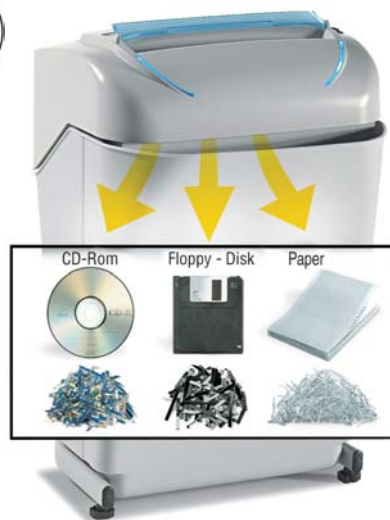

## Multipurpose and Multimedia "Energy Smart" shredder

Manufacturer: ELCOMAN S.R.L.  
Brand: KOBRA  
Model: KOBRA 240 SS5 E/S  
Article code: 99.721 E/S

### KOBRA 240 SS5

Throat width:	240 mm
Shred size:	5,8 mm. <b>straight cut</b>
Sheet capacity (A4/70 gr. paper)*:	27/29
Security Level DIN 32757:	2
"ENERGY SMART" management system:	yes
Speed:	0,09 m./sec.
Noise level (idle/shredding):	54/55 dba
Credit cards:	yes
CD-Rom:	yes
Floppy-Disk:	yes
Voltage:	230 V.
Power:	460 Watt
Dimensions (WxDxH):	37x33x56 cm.
Weight:	14 Kg.

Multipurpose and Multimedia straight cut shredder equipped with "ENERGY SMART" system with optical illuminated indicators for **power saving stand-by mode** and **environmental protection**.

- **24 hours continuous duty motor**
- Heavy duty chain drive with steel gears "SUPER POTENTIAL POWER UNIT"
- Automatic Start/Stop through electronic eyes with stand-by function
- Automatic Stop when waste bin is out with light signal
- Does not require plastic bags
- Carbon hardened cutting knives take staples and paper clips
- Convenient 35 liters removable waste bin equipped with a special mechanism to **separate shredded paper from plastic shreds** of credit cards, CD-Rom and Floppy-Disks
- Motor thermal protection
- Certification marks: CB – CSA – CE
- Manufacturer: Elcoman – Via Gorizia n° 9, 20030 Bovisio Masciago, (Milan) – Italy
- Packaging: 1 unit per box
- EAN Barcode 8 026064 997218

**Removable waste bin** with a special mechanism to **separate shredded paper from plastic shreds** of credit cards, CD-Rom and Floppy-Disks

"ENERGY SMART"  
Management system for **power saving stand-by mode**