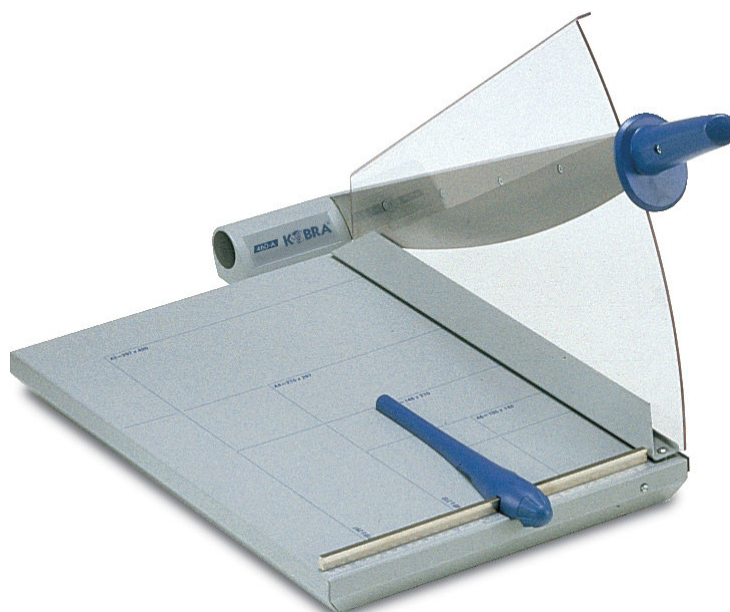

## Automatic Guillotine

**Manufacturer:** ELCOMAN S.R.L.  
**Brand:** KOBRA  
**Model:** KOBRA 460-A  
**Article code:** A-1021

### KOBRA 460-A

Cutting width: 460 mm  
Cutting capacity (A4/70 gr. paper): 30  
Paper press: automatic  
Dimensions (WxD): 35,5x50  
Weight: 8 Kg.

High performances desk-top guillotine with automatic paper press. Equipped with the innovative “**SUPER CUT**” system featuring special carbon hardened steel blades and counter-blades unaffected by the wearing action of the materials to cut, for long-lasting cutting operations with the same cutting precision through the years.

- Innovative automatic and progressive paper press
- Special transparent Lexan built-in hand safety guard
- Adjustable back gauge
- Carbon hardened steel precision blade and counter-blade
- Solid steel base with screen printed paper sizes in mm. and inches
- High quality materials according to ISO 9000 Standards
- Built in accordance to the Safety Standards BS 5498 (British Standards)
- Accessories: upper steel blade code AA-3005, counter blade code n. AA-3004
- Manufacturer: Elcoman – Via Gorizia n° 9, 20030 Bovisio Masciago, (Milan) - Italy
- Packaging: 1 unit per box
- EAN Barcode 8 026064 110211