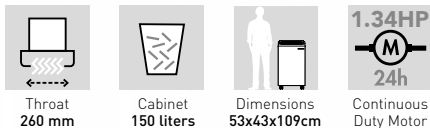

Power saving stand-by mode after 12 seconds of non-operation

ELECTRONIC COMBINATION LOCK (OPTIONAL)

Protects documents from prying eyes of unauthorized persons while shredding

KOBRA® AF.2 COMPACTOR

KOBRA AF.2 Auto-feed/Auto-compact shredder is **the most innovative and fastest automatic shredder** available in the global market. **Its incredible 37 sheet per minute speed together with the exclusive compacting system** allows walk-away fast shredding of large quantities of documents.