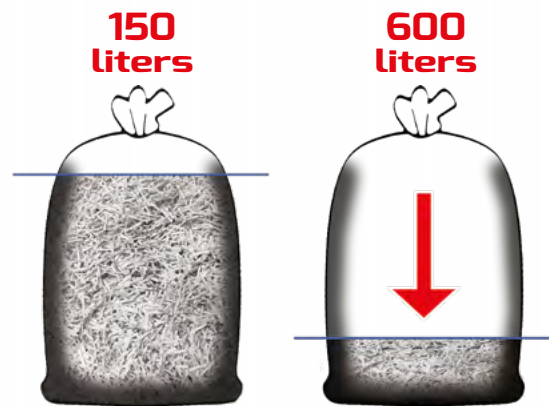

Power saving stand-by mode after 12 seconds of non-operation

ELECTRONIC COMBINATION LOCK (OPTIONAL)

Protects documents from prying eyes of unauthorized persons while shredding

KOBRA® AF.2 COMPACTOR

KOBRA AF.2 Auto-feed/Auto-compact shredder is **the most innovative and fastest automatic shredder** available in the global market. **Its incredible 37 sheet per minute speed together with the exclusive compacting system** allows walk-away fast shredding of large quantities of documents.